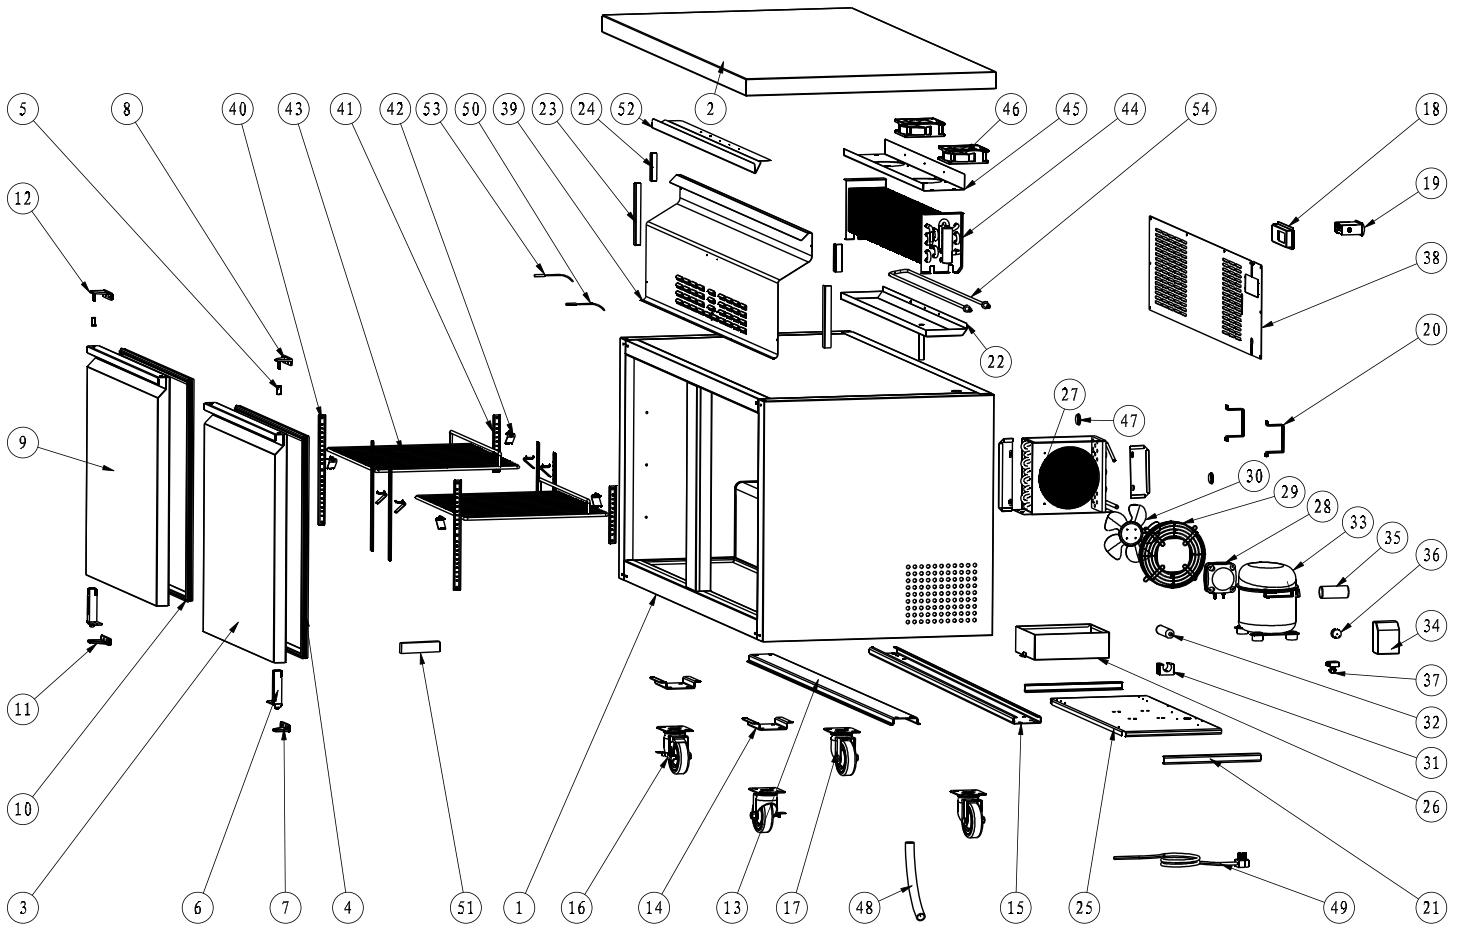

Parts Breakdown

Model FR-CN-1219-HC 50055

Parts Breakdown

Model FR-CN-1219-HC 50055

Item No.	Description	Position	Item No.	Description	Position	Item No.	Description	Position
AF743	Cabinet for 50055	1	AA324	Thermostat for 50055	19	AF090	K Strip-3 Holes for 50055	40
AF744	Top Board for 50055	2	AF080	Stand Off Bracket for 50055	20	AF089	K Strip-2 Holes for 50055	41
AF755	Right Door for 50055	3	AF085	Compressor Unit Track for 50055	21	26884	K Clip for 50055	42
AB197	Gasket for 50055	4, 10	AF749	Inner Drain Pan for 50055	22	AB220	Shelf for 50055	43
AA388	Axis Cover for 50055	5	AF738	Evaporator Cover Sticker for 50055	23	AB221	Evaporator for 50055	44
AA955	Left/Right Spring Hinge for 50055	6	AF739	Evaporator Cover Sticker for 50055	24	AF752	Fan Motor Installation Board for 50055	45
AA360	Bottom Left Hinge for 50055	7	AF106	Compressor Unit Installation Board for 50055	25	AE901	Evaporator Fan Motor for 50055	46
AF070	Upper Right Hinge for 50055	8	AB590	Outer Drain Pan for 50055	26	AB169	Foaming Hole Cover for 50055	47
AF756	Left Door for 50055	9	AA210	Condenser for 50055	27	AA133	Drain Hose for 50055	48
61468	Left Bottom Hinge for 50055	11	AF030	Evaporator Fan Motor for 50055	28	AA135	Power Cord for 50055	49
AB200	Upper Left Hinge for 50055	12	AA207	Condenser Fan Motor Cover for 50055	29	AA379	Temperature Probe for 50055	50
AF747	Castor Support B for 50055	13	AA208	Condenser Fan Blade for 50055	30	AA596	Thermometer for 50055	51
AF734	Castor Support C for 50055	14	AB595	Filter Fixer for 50055	31	AF757	Air Flue Board for 50055	52
AF748	Castor Support A for 50055	15	AB594	Filter for 50055	32	AB084	Evaporator Temperature Sensor for 50055	53
26246	Caster with Brake for 50055	16	AE876	Compressor for 50055	33	AB247	Defrost Heater for 50055	54
26247	Caster without Brake for 50055	17	AF750	Back Grill for 50055	38			
AB320	Thermostat Installation Board for 50055	18	AF751	Evaporator Cover for 50055	39			